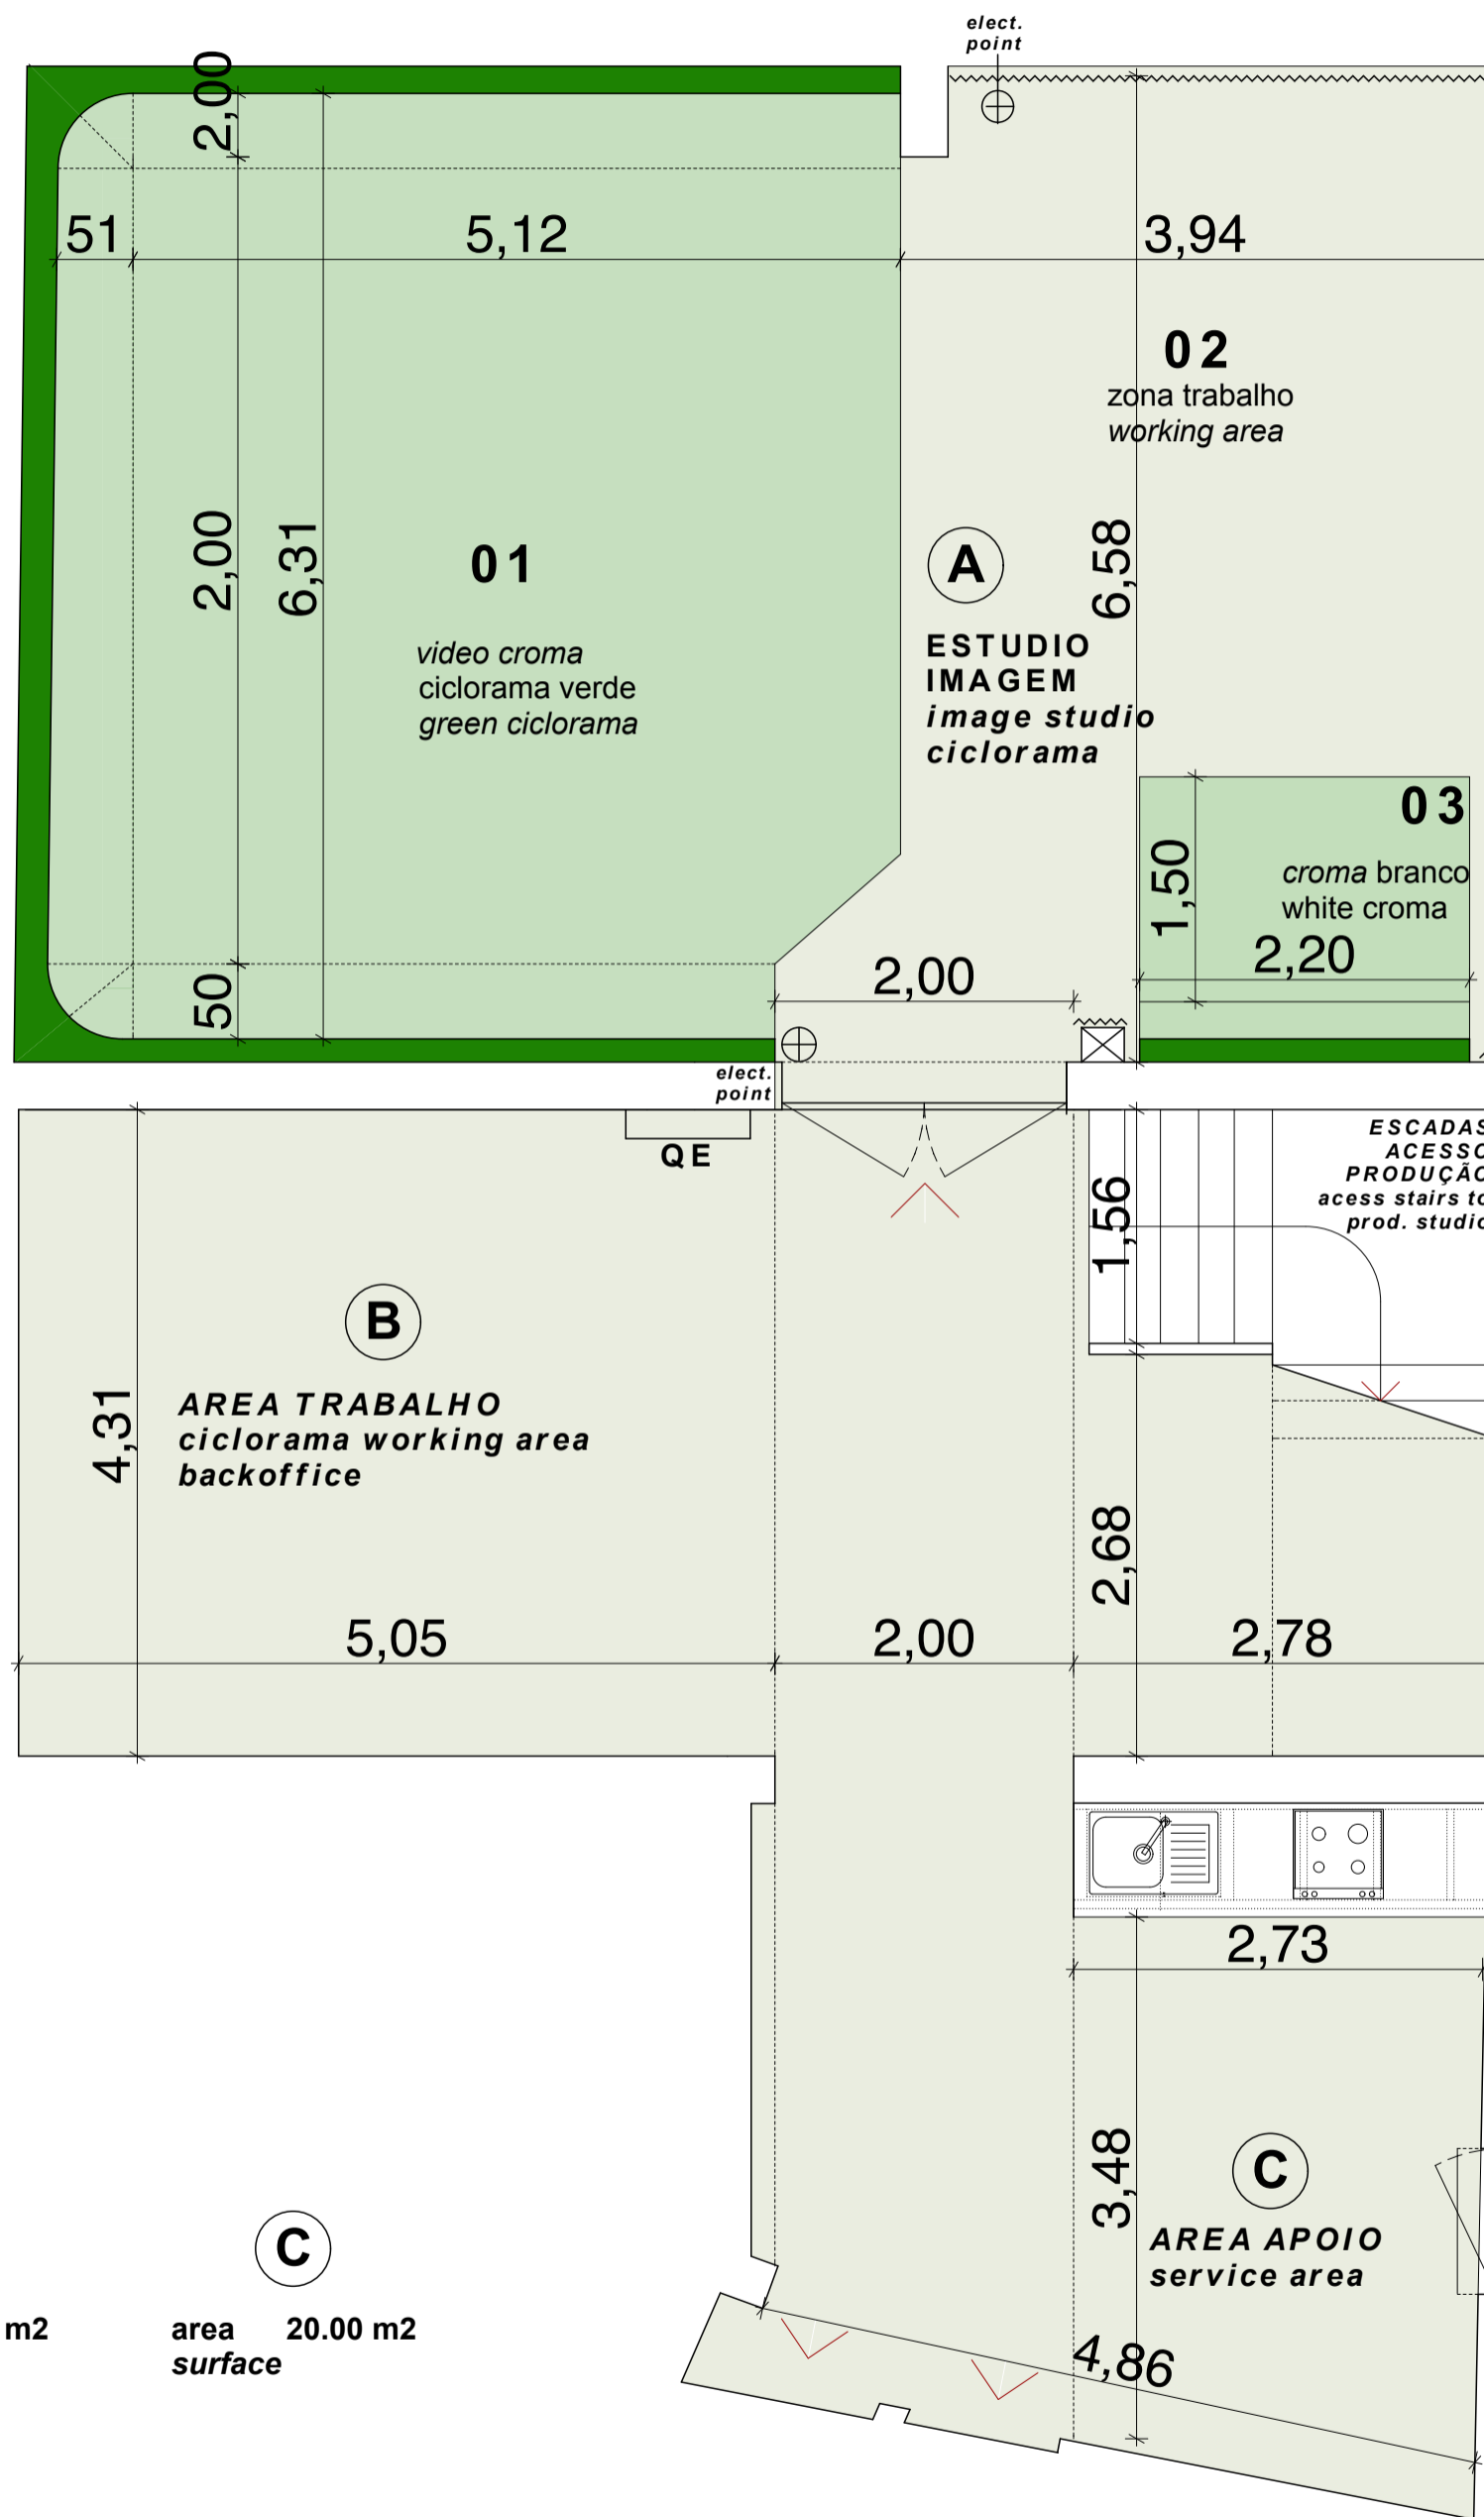

VISTA 3 view 3

VISTA 1 view 1

VISTA 2 view 2

VISTA 3 view 3

VISTA 1 view 1

A
area 70.00 m2
surface

B
area 30.00 m2
surface

C
area 20.00 m2
surface

	CLIENTE SCALE 1:50 ARQ. 1.1	PROJECT NAME CICLORAMA ROOM DIGITAL AZUL
	V_1.0	TYPE OF PROJECT PLAN 01